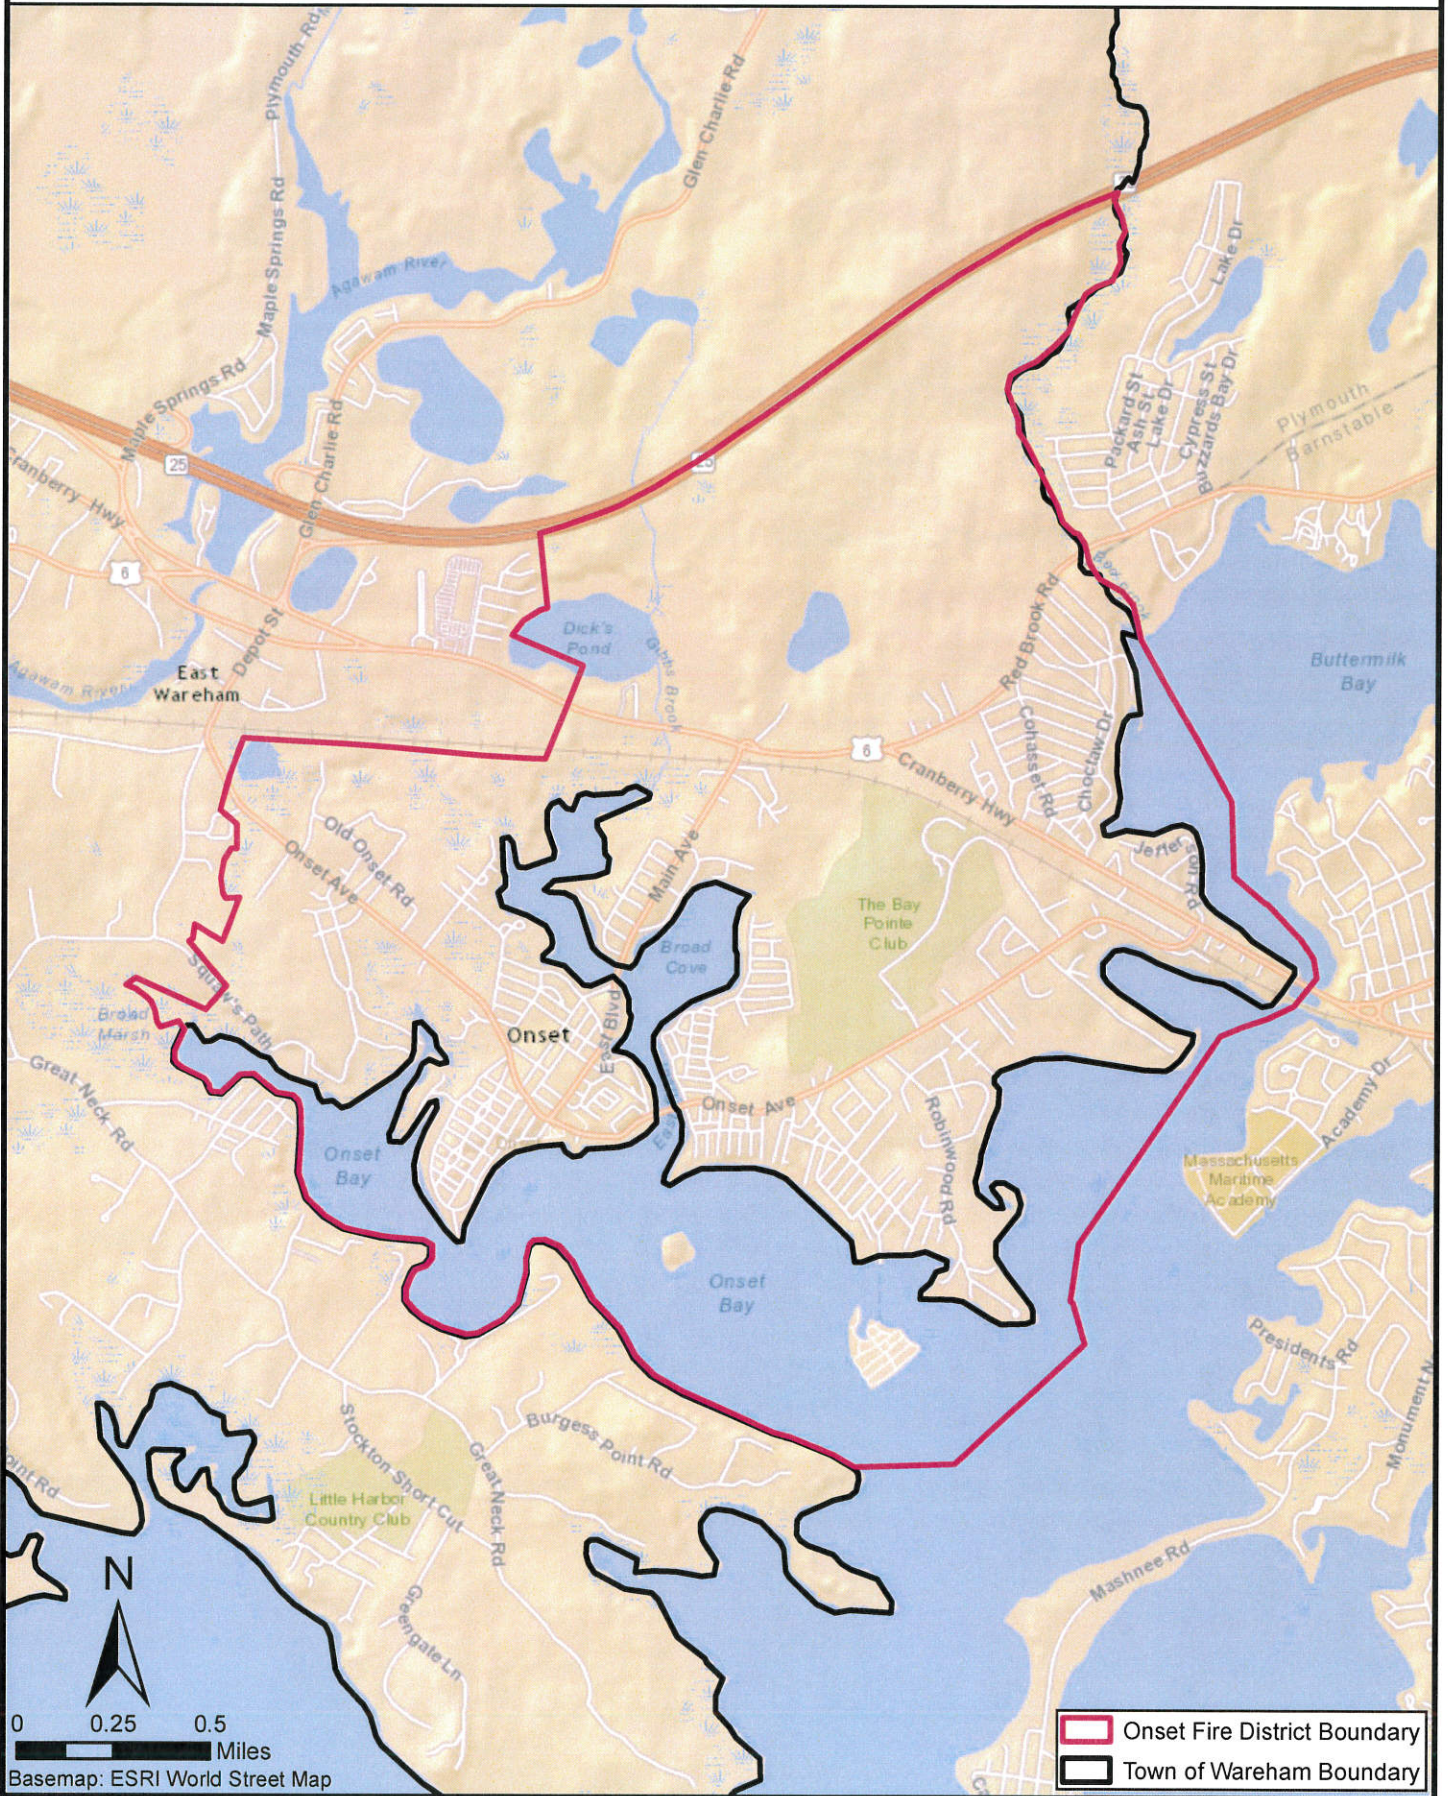

Portion of Town of Wareham served by Onset Fire District (Remainder of Town served by Wareham Fire District)

0 0.25 0.5
Miles
Basemap: ESRI World Street Map

Onset Fire District Boundary
Town of Wareham Boundary